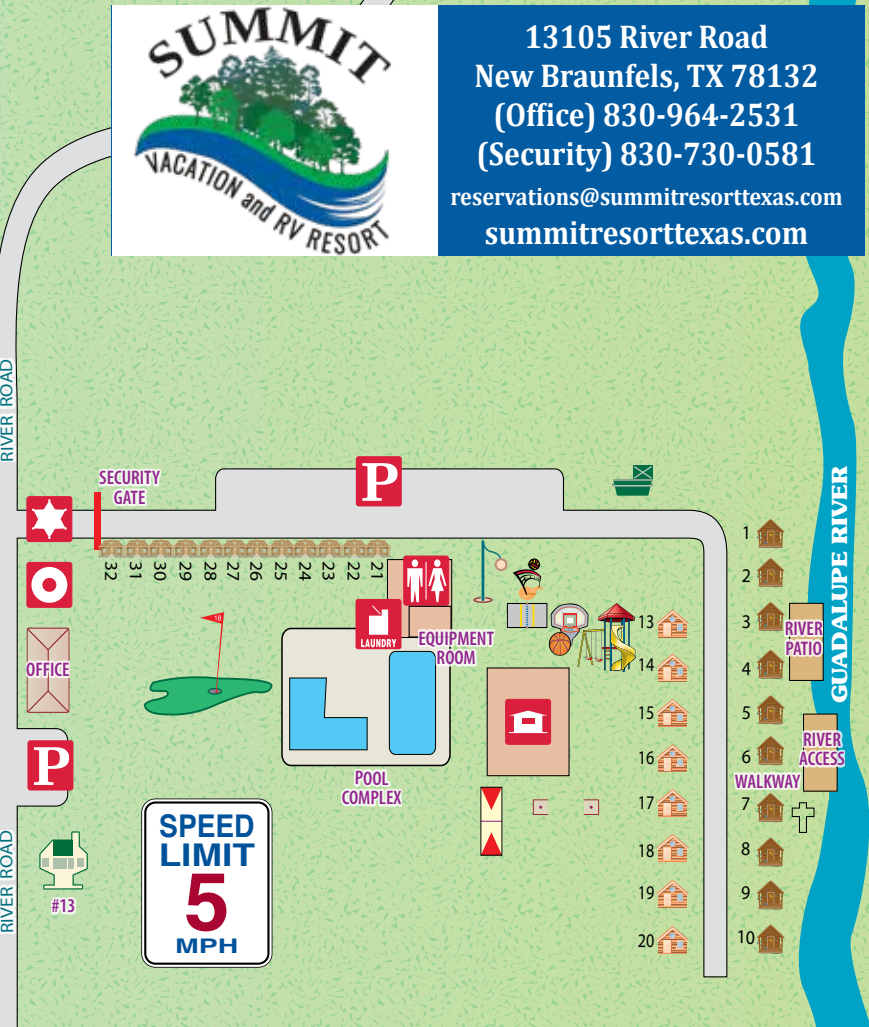

13105 River Road  
 New Braunfels, TX 78132  
 (Office) 830-964-2531  
 (Security) 830-730-0581  
 reservations@summitresorttexas.com  
 summitresorttexas.com

MAP NOT TO SCALE

**DRY WEATHER CREEK**

**LEGEND**

- |                  |                                  |                   |
|------------------|----------------------------------|-------------------|
| RESTROOMS        | CLUBHOUSE                        | TETHERBALL        |
| WOMEN'S RESTROOM | CREEKSIDE GRILLS & PICNIC TABLES | DUMPSTER          |
| MEN'S RESTROOM   | TUBES                            | PLAYGROUND        |
| SHOWER           | TREE TOP VILLAS                  | BASKETBALL        |
| LAUNDRY          | RIVERFRONT CABINS                | VOLLEYBALL        |
| DUMP STATION     | LOFT CABINS                      | HORSESHOES        |
| PARKING          | RIVER SECTION CABINS             | BADMINTON         |
| SECURITY         | TENT SITES                       | SHUFFLEBOARD      |
| DOG PARK         | WAGON SITES                      | TENNIS            |
|                  | CHAPEL                           | 18 HOLE MINI GOLF |

**SPEED LIMIT**  
**5**  
**MPH**

**GUADALUPE RIVER**

- 1
- 2
- 3
- 4
- 5
- 6
- 7
- 8
- 9
- 10

RIVER PATIO  
 RIVER ACCESS  
 WALKWAY